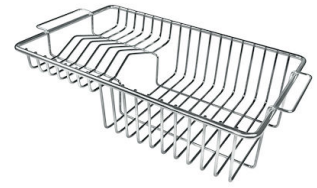

## OPTIONAL ACCESSORIES

**Glass chopping board**  
8631 300

**HDPE Chopping board**  
8657 001

**HPDE Twin chopping board**  
8644 101

**Stainless steel plate rack**  
8100 303

\* only in combination with the accessory  
8644 101

**White bowl**  
8153 100

**Black grid**  
8100 617

**Graters kit with ring-holder and  
food collection tray**  
8159 101

\* only in combination with the accessory  
8644 101

**Iroko-wood sliding chopping board  
with stainless steel colander**  
8644 044

**Stainless steel perforated tray**

8151 000

\* only in combination with the accessory  
8644 101

**Stainless steel perforated tray PVD  
Gold**

8151 009

\* only in combination with the accessory  
8644 101