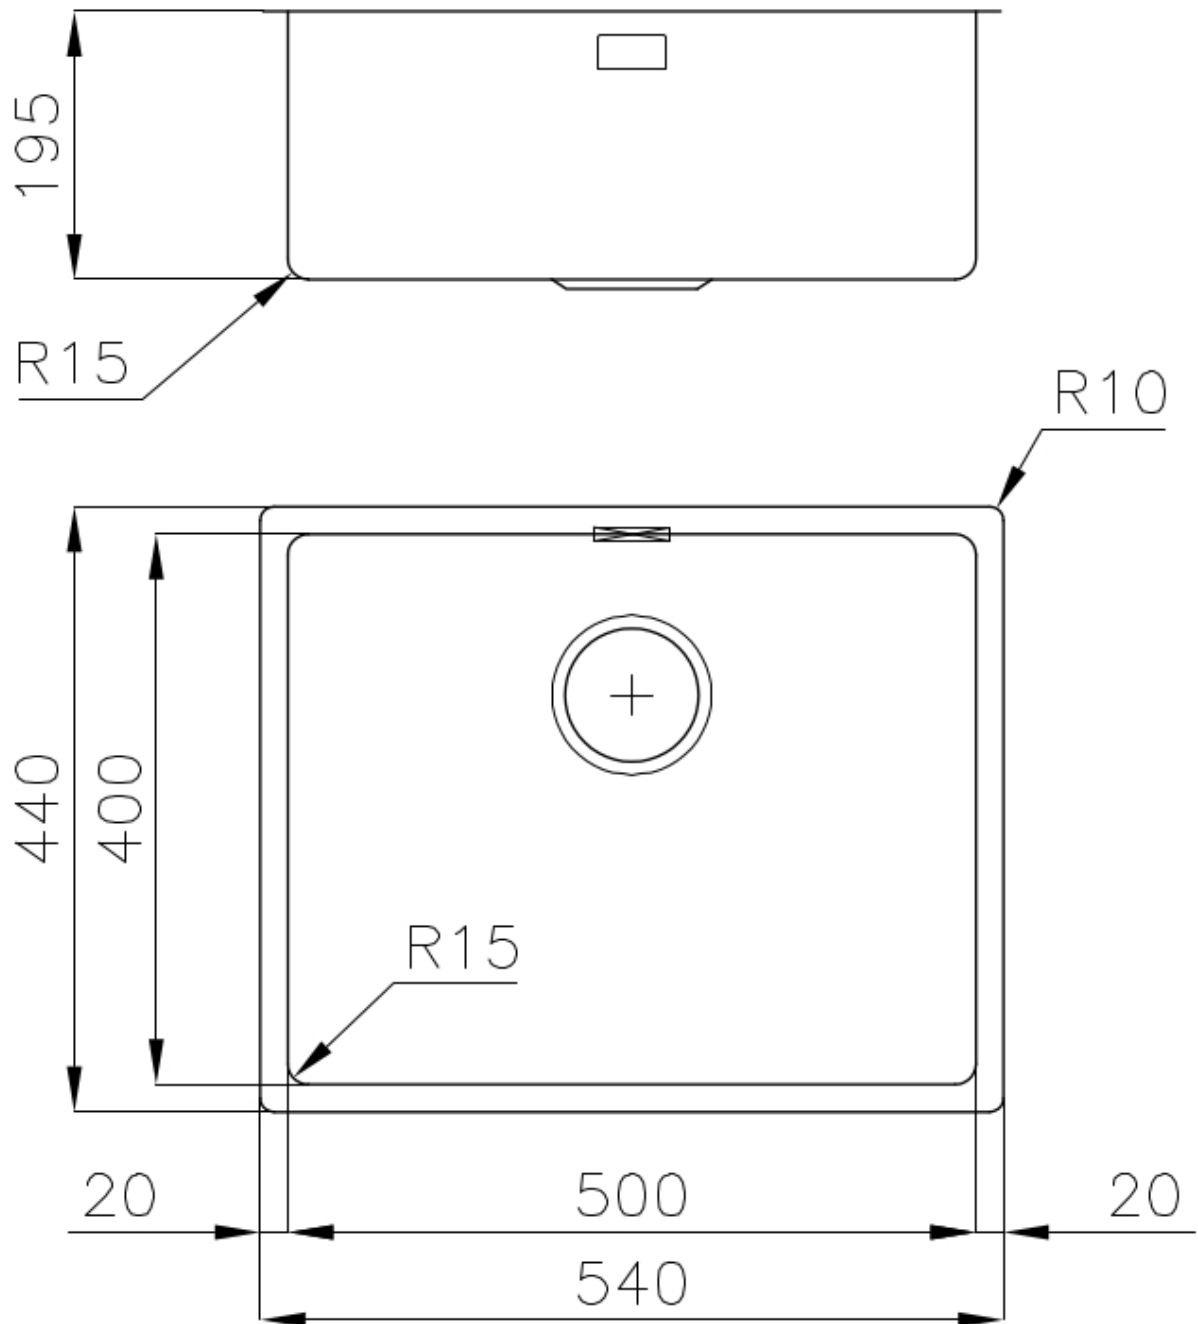

---

Mixer holes No standard holes

---

Built-in hole [View technical data sheet](#)

---

Drainer No

---

Width 54 cm

---

Bowl dimension 500 x 400 mm

---

Number of bowls 1 bowl

---

Waste fitting 3,5" drain

---

---

**Basket 3,5" waste fitting** The drain is equipped with a large 3.5" drain, with the practical basket cap that prevents the discharge of solid parts.

---

**High thickness** 1mm thick steel. A significant thickness, which guarantees the maximum sturdiness and durability.

## TECHNICAL DATA

Cut out size  
Dimensioni per foratura top